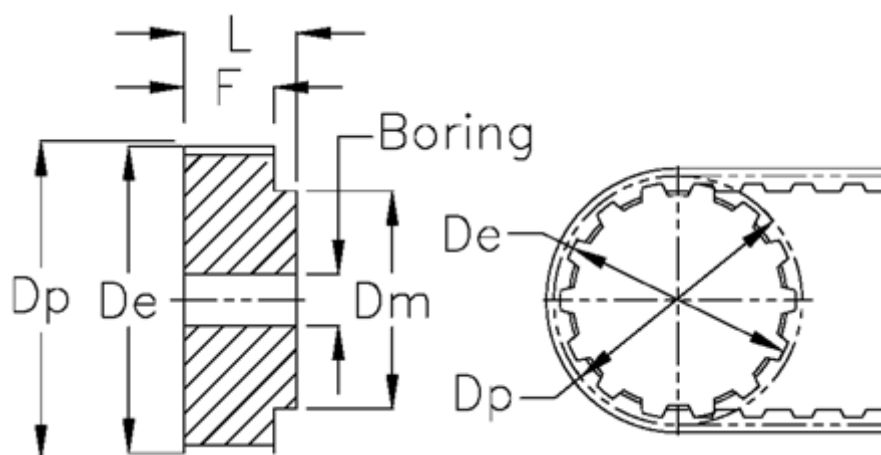

# Data Sheet

Article number: 604146040037

Description: Timing belt pulley with hub  
40 XL 037

## Measures

De	= 64.17	Tooth number	= 40
Dm	= 38	Weight	= 0.17
Dp	= 64.68	Width	= XL 037
F	= 14.3		
L	= 25.4		
Max bore	= 23		
Pitch	= 1/5"		
Pre-drilled	= 8		